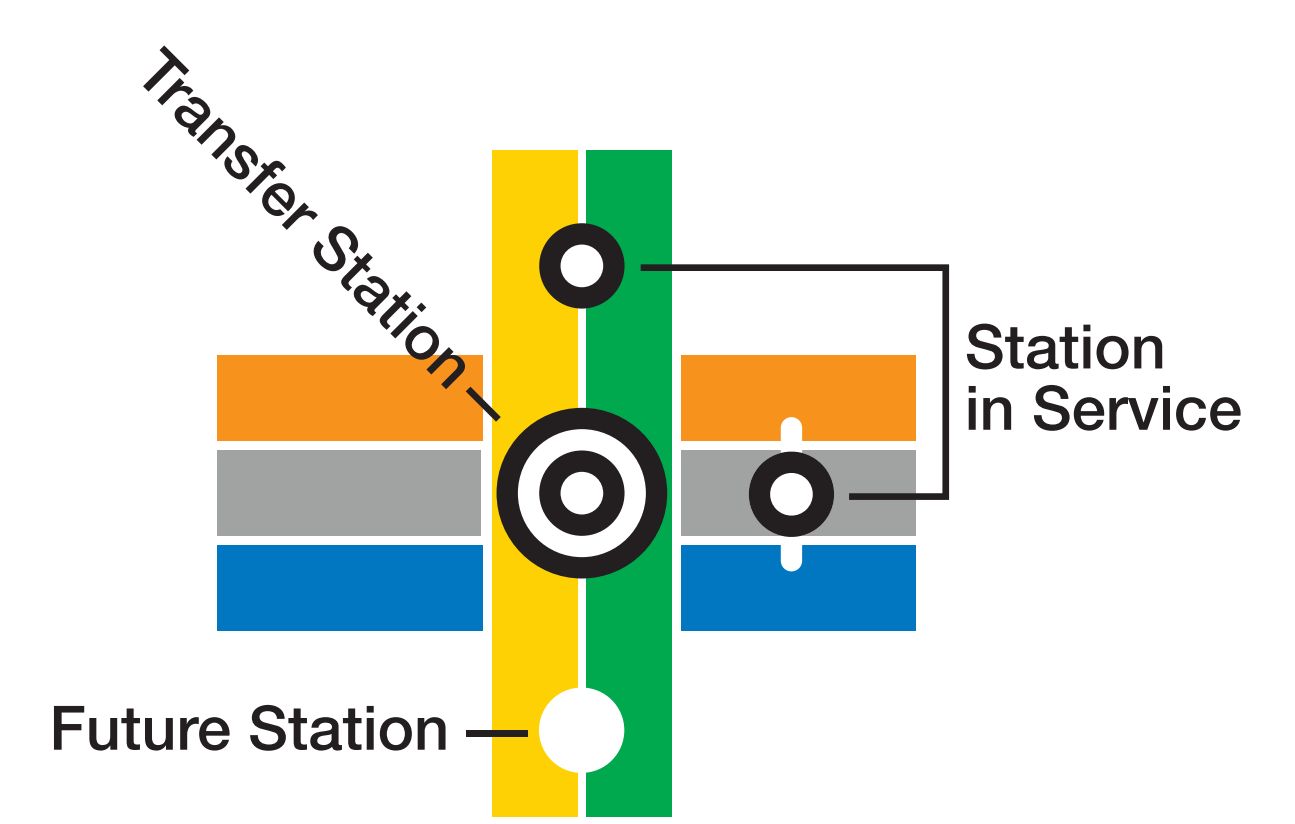

M System Map

wmata.com
Information: 202-637-7000 | TTY: 202-962-2033
Metro Transit Police: 202-962-2121 | Text: MYMTPD (696873)

Legend

- **RD** Red Line • Glenmont / Shady Grove
- **OR** Orange Line • New Carrollton / Vienna
- **BL** Blue Line • Franconia-Springfield / Downtown Largo
- **GR** Green Line • Branch Ave / Greenbelt
- **YL** Yellow Line • Huntington / Greenbelt
- **SV** Silver Line • Ashburn / Downtown Largo

Station Features

- **P** Parking
- **H** Hospital
- **A** Airport

Connecting Rail Systems

Metro is accessible.

Map is not to scale